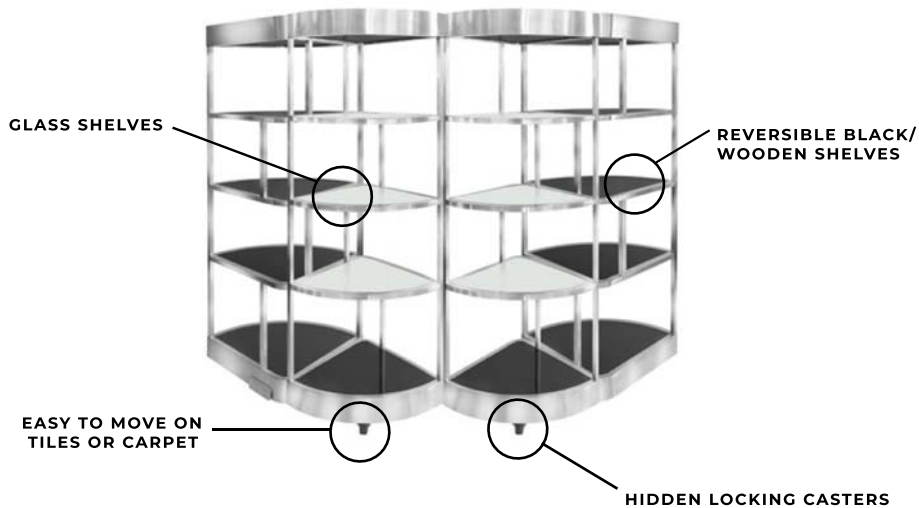

MOBILE BUFFETS

The Pi | Buffet Display

▼ INTERCHANGEABLE SHELVES FOR ALL SIZE DISPLAYS ▼

— SUGGESTED DISPLAY OPTIONS —

COLLECTION

MODEL

THE PI

Large Display Glass Shelves

33 1/2"W x 22"D x 74 3/4"H
Stainless Steel

#ST1860G

Large Display Reversible Shelves

33 1/2"W x 22"D x 74 3/4"H
Stainless Steel

#ST1860W

Small Display Glass Shelves

33 1/2"W x 22"D x 57 1/4"H
Stainless Steel

#ST1870G

Small Display Reversible Shelves

33 1/2"W x 22"D x 57 1/4"H
Stainless Steel

#ST1870W